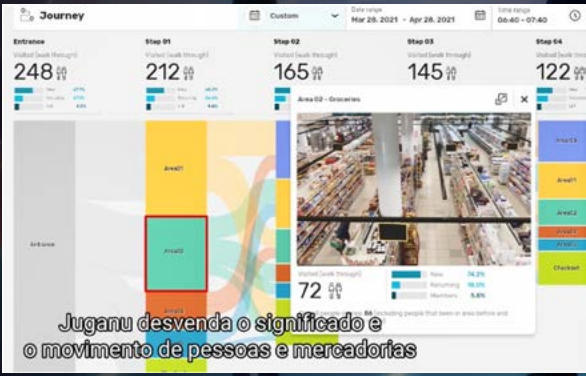

Adding Intelligence to City Environments

SmartCities enable a variety of innovative use cases for the city. These can include helping visitors find available parking, tracking where people are gathering (and ensure enough security is in the area) or powering smart traffic management based on flow of traffic

And the possibilities are endless, based on the data that is generated from the solution

Parking lot monitoring

People/Crowd monitoring

Traffic monitoring

Making Retail Smarter

And the solution is relevant for indoor applications as well. With a dedicated light fixture for retail environment, stores can leverage the juganu platform for increased efficiency, identifying which products are missing from shelves, where more cashiers are needed, and enhanced security.

 **Inventory Management**

 **Employee Management**

 **Security**

Juganu desvenda o significado e o movimento de pessoas e mercadorias

A long-exposure photograph of a city at night. In the foreground, a train with red and blue light trails moves along an elevated track. Below the track, a road with white light trails from cars is visible. In the background, a dense city skyline with illuminated skyscrapers and buildings is reflected in a body of water. The sky is dark with some clouds.