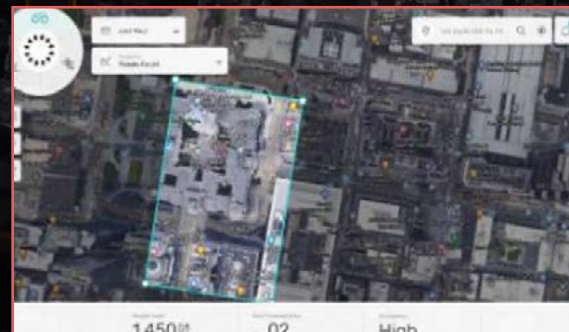

People/Crowd monitoring