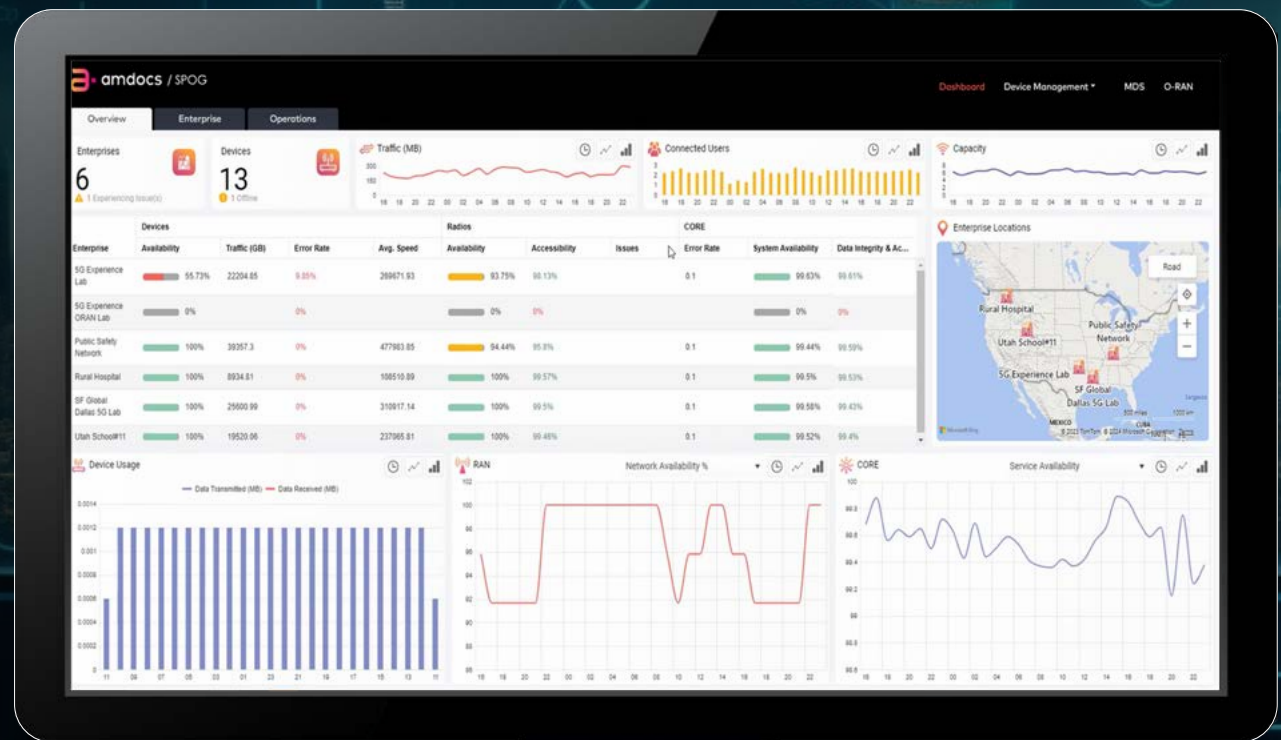

Environmental Sensors

- Temp
- Humidity
- Pressure
- Gas

Connectivity: Wireless backhaul + 5G/WiFi access network

- Full duplex proprietary wireless network
- IoT Hub - multi-protocols
- Sophisticated access Wi-Fi 11.ac/ax

Audio Sensor

- Mic array to point origin

Optical Sensor

- High-res video camera

Lighting Module

- LED, Power, Optic choice

Mounting

- Standard pole size

Single pane of glass for end-to-end management

Amdocs provides the end to network engineering and operations, backed by our single pane of glass, which gives the CSP a unified view of all their private network and smart city deployments. You can quickly and easily detect potential issues, and mitigate problems using the GenAI powered co-pilot. This helps ensure enhanced network quality for the end users.