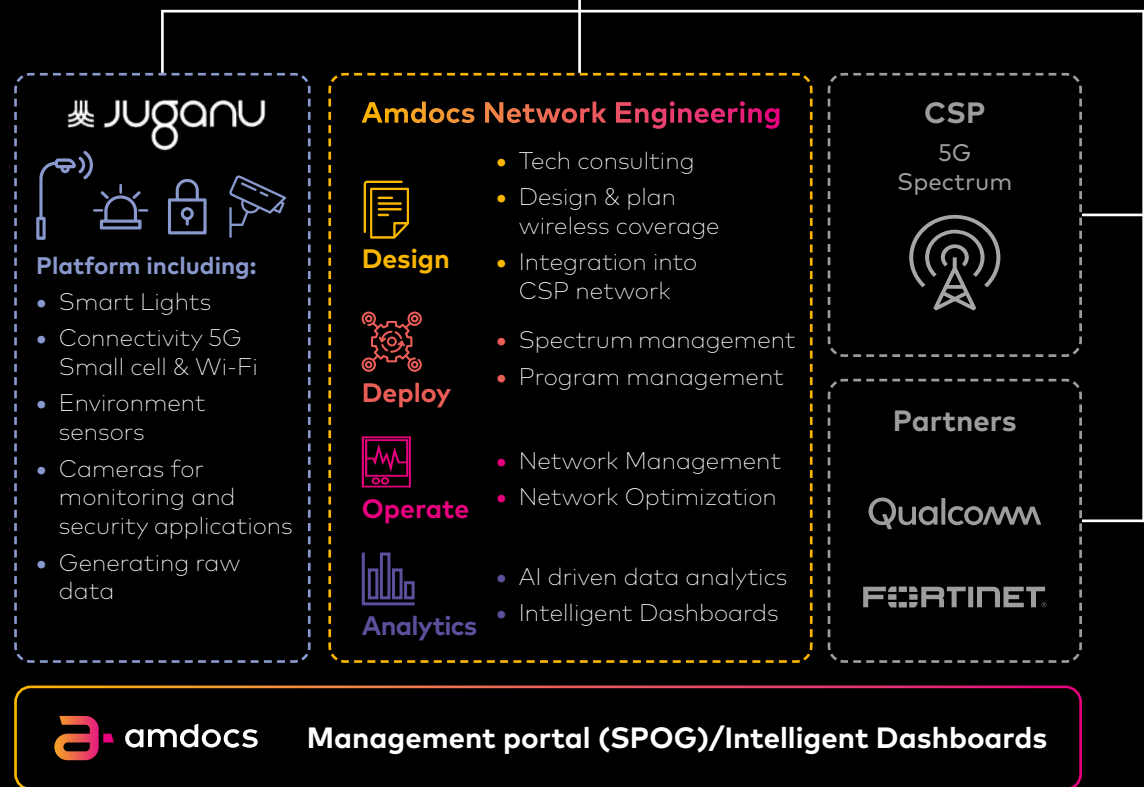

Amdocs Smart City

Powered by:

 Juganu

 amdocs
make it
amazing

A Smart City is a municipality that uses **communication, information & technology** to enhance urban services operations and improve its population's quality of life.

By adding values of data analytics, and interconnected infrastructure, it creates a fertile ground for accelerated business growth for entrepreneurs and businesses.

Monetize your network with SmartCity

Together with partners, Amdocs provides CSPs with innovative SmartCity solution, providing customers with new revenue opportunities, while providing the cities with multiple use cases.

Juganu provides an intelligent, connected lighting system, backed by their analytics platform, while amdocs provides advanced network engineering to integrate the Juganu solution into the macro network. Together, along with the CSP, customers can quickly get up and running with innovative solutions.