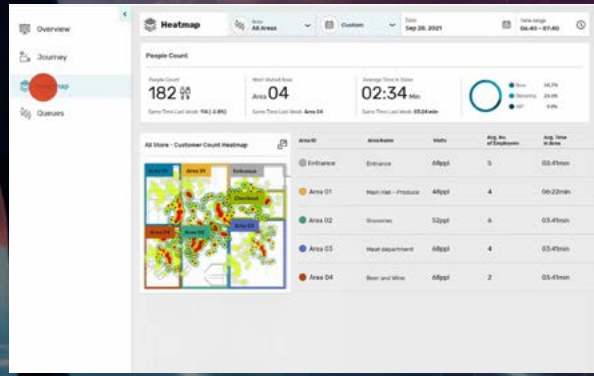

Adding Intelligence to City Environments

SmartCities enable a variety of innovative use cases for the city. These can include helping visitors find available parking, tracking where people are gathering (and ensure enough security is in the area) or powering smart traffic management based on flow of traffic

And the possibilities are endless, based on the data that is generated from the solution

Parking lot monitoring

People/Crowd monitoring

Traffic monitoring

Making Retail Smarter

And the solution is relevant for indoor applications as well. With a dedicated light fixture for retail environment, stores can leverage the juganu platform for increased efficiency, identifying which products are missing from shelves, where more cashiers are needed, and enhanced security.

 **Inventory Management**

 **Employee Management**

 **Security**

Juganu desvenda o significado e o movimento de pessoas e mercadorias

A long-exposure photograph of a city at night. In the foreground, a train with red and blue light trails moves along an elevated track. Below the track, a road with white light trails from cars is visible. In the background, a dense city skyline with illuminated skyscrapers and buildings is reflected in a body of water. The sky is dark with some clouds.