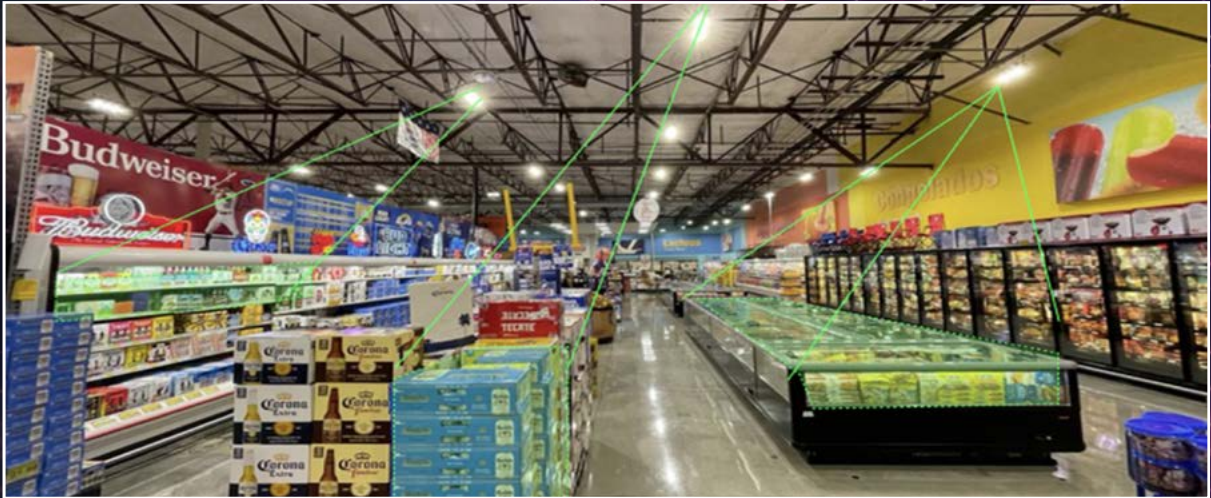

And the possibilities are endless, based on the data that is generated from the solution

Parking lot monitoring

People/Crowd monitoring

Traffic monitoring

Making Retail Smarter

And the solution is relevant for indoor applications as well. With a dedicated light fixture for retail environment, stores can leverage the juganu platform for increased efficiency, identifying which products are missing from shelves, where more cashiers are needed, and enhanced security.

 **Inventory Management**

 **Employee Management**

 **Security**

Juganu desvenda o significado e o movimento de pessoas e mercadorias

A long-exposure photograph of a city at night. In the foreground, a train with red and blue light trails moves along an elevated track. Below the track, a road with white light trails from cars is visible. In the background, a dense city skyline with illuminated skyscrapers and buildings is reflected in a body of water. The sky is dark with some clouds.