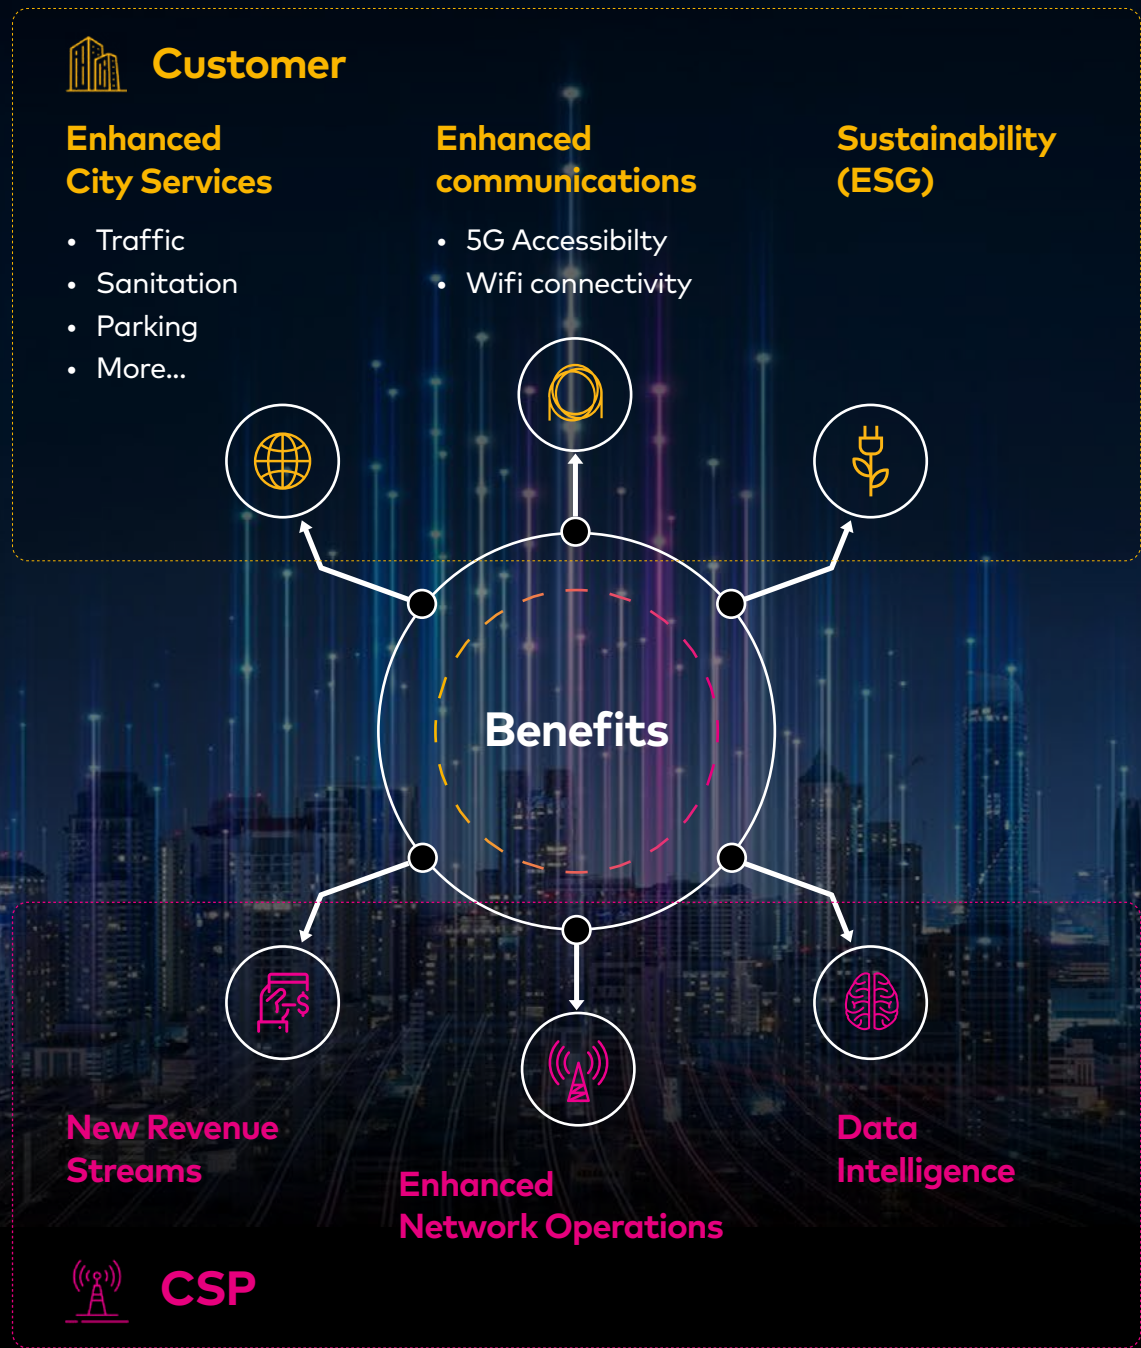

Creating a real win – win

SmartCities create a real win-win for both CSPs and the customers deploying the solution. CSPs benefit from new revenue streams, improved network quality for their end customers and a new rich data source. The customer (whether municipality or enterprise) can use the solution drive enhanced services such as traffic management and personalized advertising, as well as improved communications and better control of sustainability issues